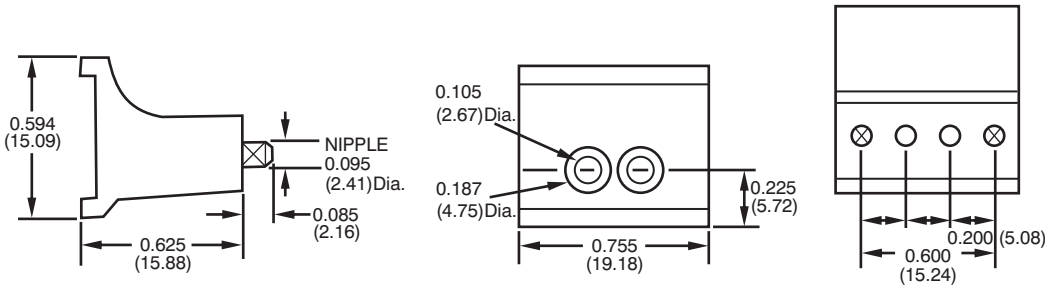

Fixed Panel Knobs

VMEK 1000

VMEK 1100

I.D. Plates

	A
VMEP5050	0.748
VMEP5150	1.55
VMEP5350	2.32

6061/T6 Anodized Extruded Aluminum
Custom Marking Available

Nylon 6/6 30% glass
V0 RoHS is Rev. R

Metal Retainer Sleeves