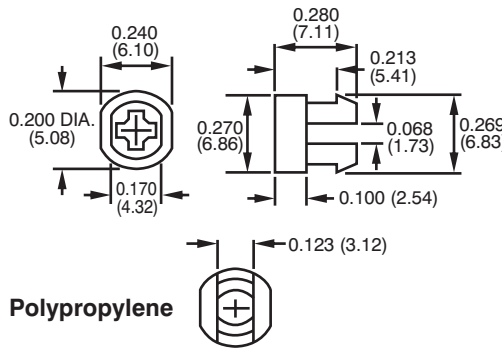

Fixed Panel Knobs

VMEK 1000

VMEK 1100

I.D. Plates

	A
VMEP5050	0.748
VMEP5150	1.55
VMEP5350	2.32

6061/T6 Anodized Extruded Aluminum
Custom Marking Available

Nylon 6/6 30% glass
V0 RoHS is Rev. R

Metal Retainer Sleeves

VMER3150M

Plastic Retainer Sleeves

VMER3050

VMES4000

VMES4000PH

VMES4000L

Plastic Brackets

VMEB2000

Nylon 6/6 30% glass
V0 RoHS is Rev. R

Plastic Brackets

VMEB2200

Metal Brackets

VMEB2100M

Die-cast alloy
RoHS compliant