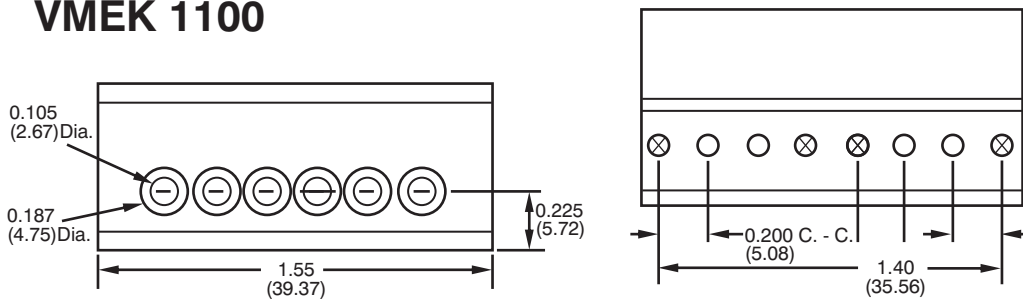

Fixed Panel Knobs

VMEK 1000

VMEK 1100

I.D. Plates

	A
VMEP5050	0.748
VMEP5150	1.55
VMEP5350	2.32

6061/T6 Anodized Extruded Aluminum
Custom Marking Available

Nylon 6/6 30% glass
V0 RoHS is Rev. R

Metal Retainer Sleeves