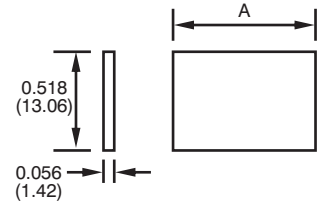

Fixed Panel Knobs

VMEK 1000

VMEK 1100

I.D. Plates

	A
VMEP5050	0.748
VMEP5150	1.55
VMEP5350	2.32

6061/T6 Anodized Extruded Aluminum
Custom Marking Available

Nylon 6/6 30% glass
V0 RoHS is Rev. R

Metal Retainer Sleeves