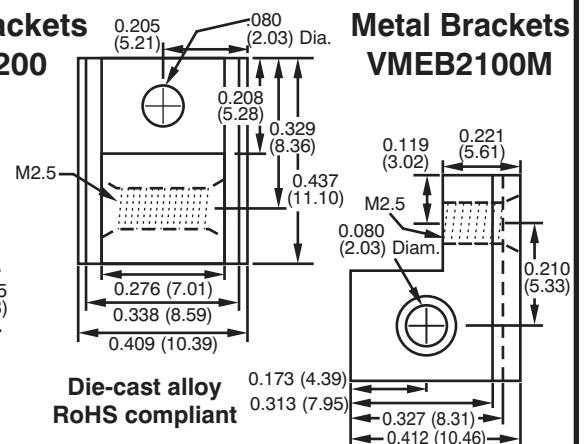

Nylon 6/6 30% glass
V0 RoHS is Rev. R

Plastic Brackets

VMEB2200

Metal Brackets

VMEB2100M

Die-cast alloy
RoHS compliant