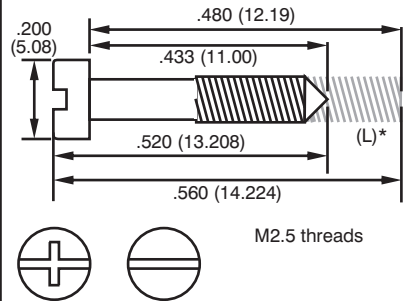

VMES4000

VMES4000PH

VMES4000L