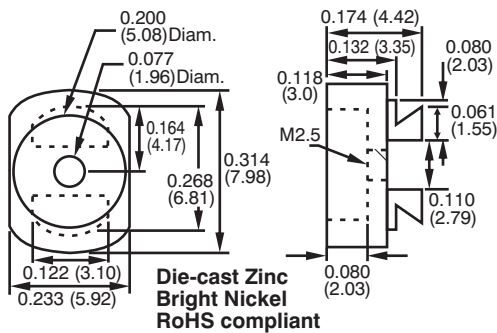

Metal Retainer Sleeves

VMER3150M