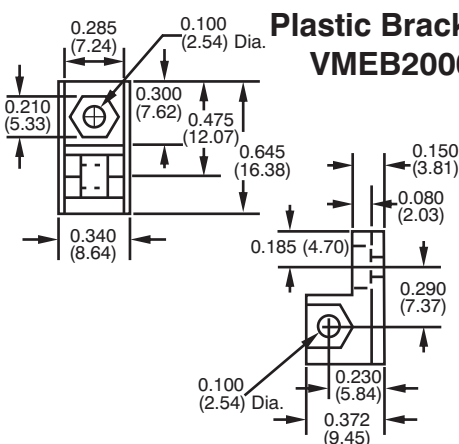

Fixed Panel Knobs

VMEK 1000

VMEK 1100

I.D. Plates

	A
VMEP5050	0.748
VMEP5150	1.55
VMEP5350	2.32

6061/T6 Anodized Extruded Aluminum
Custom Marking Available

Nylon 6/6 30% glass
V0 RoHS is Rev. R

Metal Retainer Sleeves

VMER3150M

Plastic Retainer Sleeves

VMER3050

VMES4000

VMES4000PH

VMES4000L

Plastic Brackets

VMEB2000

Nylon 6/6 30% glass
V0 RoHS is Rev. R

Plastic Brackets

VMEB2200

Metal Brackets

VMEB2100M

Die-cast alloy
RoHS compliant