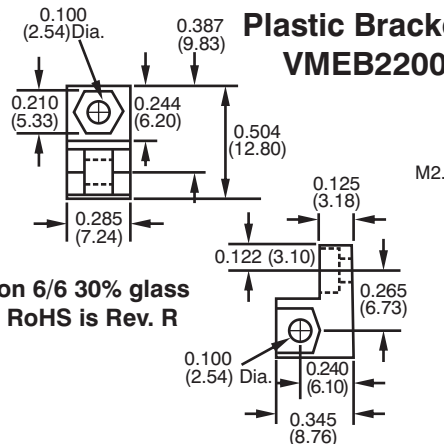

Fixed Panel Knobs

VMEK 1000

VMEK 1100

I.D. Plates

	A
VMEP5050	0.748
VMEP5150	1.55
VMEP5350	2.32

6061/T6 Anodized Extruded Aluminum
Custom Marking Available

Nylon 6/6 30% glass
V0 RoHS is Rev. R

Metal Retainer Sleeves

VMER3150M

Plastic Retainer Sleeves

VMER3050

VMES4000

VMES4000PH

VMES4000L

Plastic Brackets

VMEB2000

Nylon 6/6 30% glass
V0 RoHS is Rev. R

Plastic Brackets

VMEB2200

Metal Brackets

VMEB2100M

Die-cast alloy
RoHS compliant